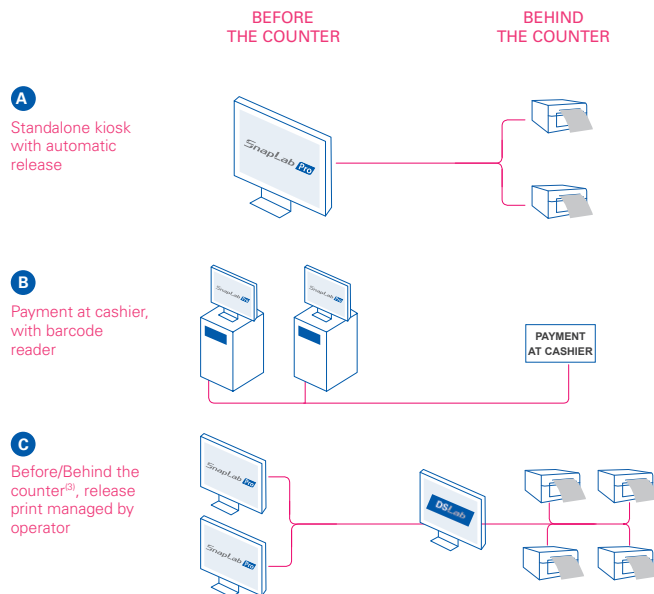

SnapLab Pro Software

USER FRIENDLY SOFTWARE

Optimum customer experience

- Intuitive Workflow
- Attractive design
- Frames and borders
- Editing filters
- Creative Media specific workflow⁽⁴⁾
- Real time printing progress indicator
- Printogo® application compatibility⁽¹⁾
- PDF file reading
- Image transfer via Bluetooth and/or Direct Wi-Fi

Advanced admin functions

- Plug and play solution
- Remaining prints warning level
- Management of product categories
- Customized interface
- Web statistics⁽²⁾

Software activation options

- USB Dongle
- Activation code

POSSIBLE CONFIGURATIONS

SOFTWARE SPECIFICATIONS

Item	SnapLab Pro standalone software		
Product code	20287972	DNP Licence	Dongle included
	20287992	FULL licence	
	20287970	DNP Licence	Activation Code
	20287990	FULL licence	
Supported Printers	QW410, DS620, DS820, DS80DX, RX1 HS/ RX1, DS40, DS80, Fargo® DTC1250e Card Printer and non DNP printers*.		

Specifications are subject to change without prior notice.

*For none DNP printers, contact your local sales representative.

WIDE RANGE OF PHOTO PRODUCTS

Flexible output

- Multiple print formats
- Frames
- Calendars
- Collages
- Greeting Cards
- Panoramic prints and collages⁽⁵⁾
- Photo Albums with DS80DX printer
- 5 exclusive print finishes⁽⁵⁾
- Photo Cards with Fargo® printer
- Tear and Share photo strips⁽⁴⁾
- Coupon photos⁽⁴⁾
- Sticker prints⁽⁴⁾
- Artistic Metallic Photo prints⁽⁴⁾

Biometric ID photo function (optional)

- Automatic scanning, verification and validation of ID photos to meet the official requirements of any country
- ID Photo saving on USB flash drive

CUSTOM MADE LICENCE

Depending on each situation, there are 2 distinct licenses, one for every location

- DNP Licence: compatible with ALL DNP DS professional dye sublimation printers
- FULL Licence: open and compatible with any printer, requires installation of printer driver

⁽¹⁾ Optional online service for image transfer

⁽²⁾ Internet connection is required

⁽³⁾ With DNP's DSLab Order Management Software

⁽⁴⁾ With Creative Media Only: Sticker, Perforated and Metallic Media

⁽⁵⁾ With DS620 and DS820

REQUIRED TERMINAL SPECIFICATIONS

Operating system	Windows 10 IoT
Screen	21.5" - Multi-touch screen
CPU	Intel® Core™ I3
Memory	8Gb DDR3
HDD	2.5" SATA 256Gb SSD
Network	RJ45 port (10/100/1000)
USB Ports	for printers
Media Reader	SD Card, Micro SD, USB memory, Compact Flash Card, CD/DVD
Receipt printer	3" thermal receipt printer
OPTIONAL SPECIFICATIONS	
Barcode reader	2D Barcode
Wi-Fi router	Netgear WN2000-200PES - N300 WLAN Router (for Direct Wi-Fi and Photoprints app picture transfer, configuration required before use)
USB Hub powered	D-Link DUB-H7
Mobile Connectivity	Wires for Apple®, Android® and Windows® Phone, Micro USB, USB type C, Lightning Wireless through DNP app (IOS& Android®)*, Bluetooth dongle (for Android® devices)
Keyboard, mouse	

DNP PHOTO IMAGING EUROPE

22, Avenue des Nations - 95948 ROISSY C.D.G. Cedex - FRANCE
www.dnpphoto.eu